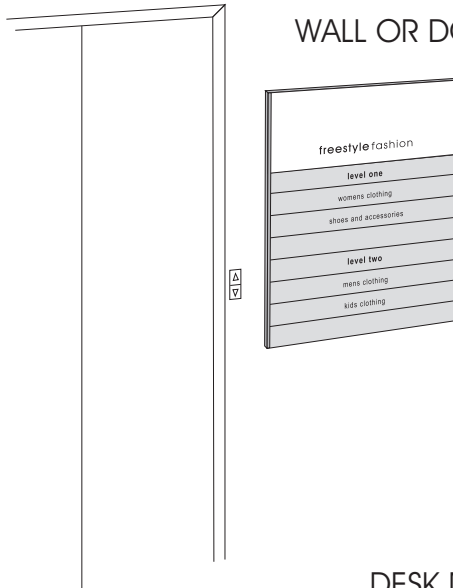

MOUNTING OPTIONS

PROJECTING SIGN
Single or Double-Sided

WALL OR DOOR MOUNT

WORKSTATION MOUNT
Various brackets available

FRAME MOUNT

DESK MOUNT

FREESTANDING MOVEABLE

SUSPENDED SIGNS
Single or Double-Sided

EXTERIOR IN GROUND SIGNS
Single or Double-Sided

- There are a range of installation and mounting options for each of the Systech Signage systems. Please refer to the relevant product section on our web site to confirm the options available.