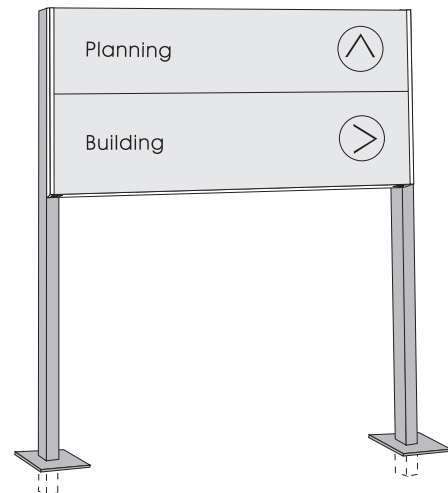

MOUNTING OPTIONS

PROJECTING SIGN
Single or Double-Sided

WALL OR DOOR MOUNT

WORKSTATION MOUNT
Various brackets available

FRAME MOUNT

DESK MOUNT

FREESTANDING MOVEABLE

SUSPENDED SIGNS
Single or Double-Sided

EXTERIOR IN GROUND SIGNS
Single or Double-Sided

- There are a range of installation and mounting options for each of the Systech Signage systems. Please refer to the relevant product section on our web site to confirm the options available.