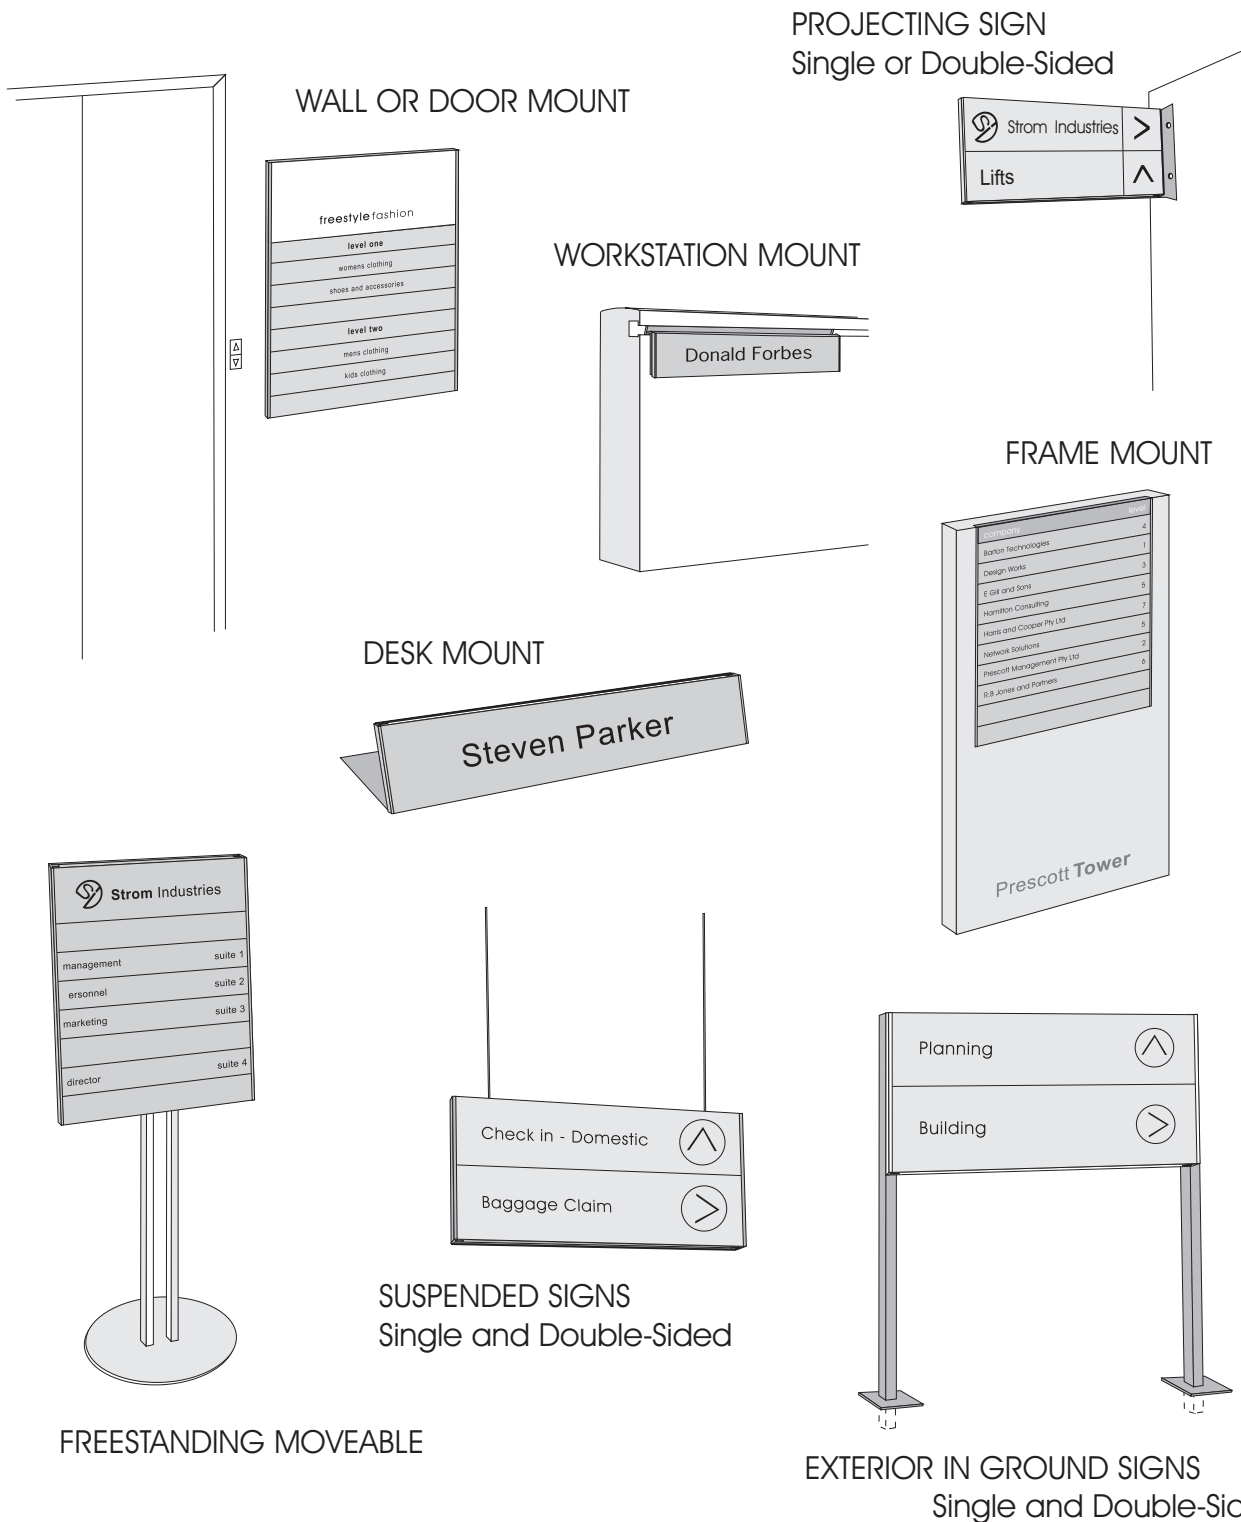

MOUNTING OPTION DETAIL

Architectural Modular Series

- There are a range of installation and mounting options for each of the Systech Signage systems. Please refer to the relevant product section on our web site to confirm the options available.