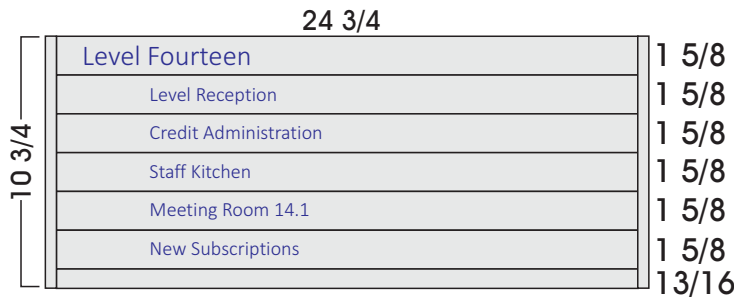

DIRECTORY BOARD SIGNS

Architectural Modular Series

AM Series Directory Boards are available in all shapes and sizes. The design and layout options are endless. Choose your width, height and number of inserts depending on the text and copy required. Headers, larger panels for maps or floor plans along with separate number or level inserts are just a few of the options available when customising your directory board.

These signs are just a few ideas, contact us if you have any questions or would like some assistance in designing your directory board.

All dimensions are in inches.