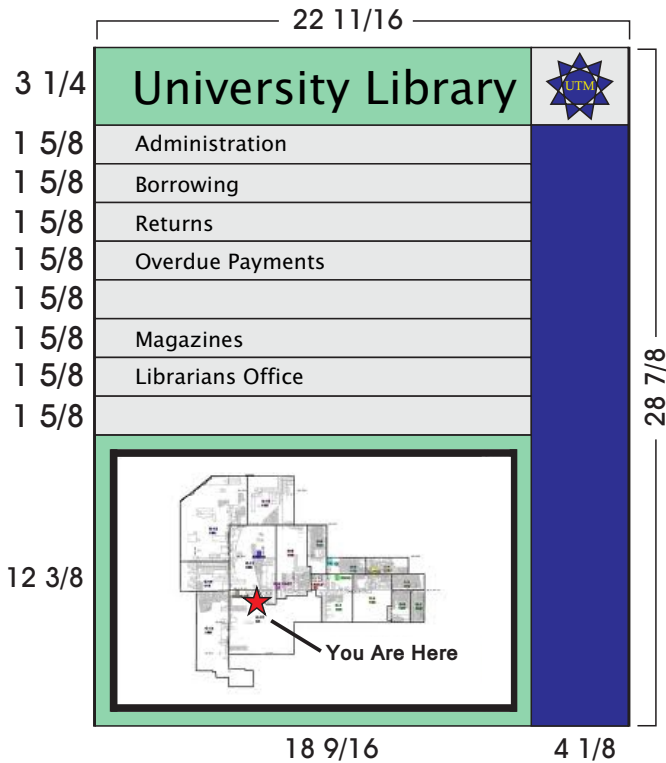

DIRECTORY BOARD SIGNS

Architectural Modular Series

AM Series Directory Boards are available in all shapes and sizes. The design and layout options are endless. Choose your width, height and number of inserts depending on the text and copy required. Headers, larger panels for maps or floor plans along with separate number or level inserts are just a few of the options available when customising your directory board.

These signs are just a few ideas, contact us if you have any questions or would like some assistance in designing your directory board.

All dimensions are in inches.