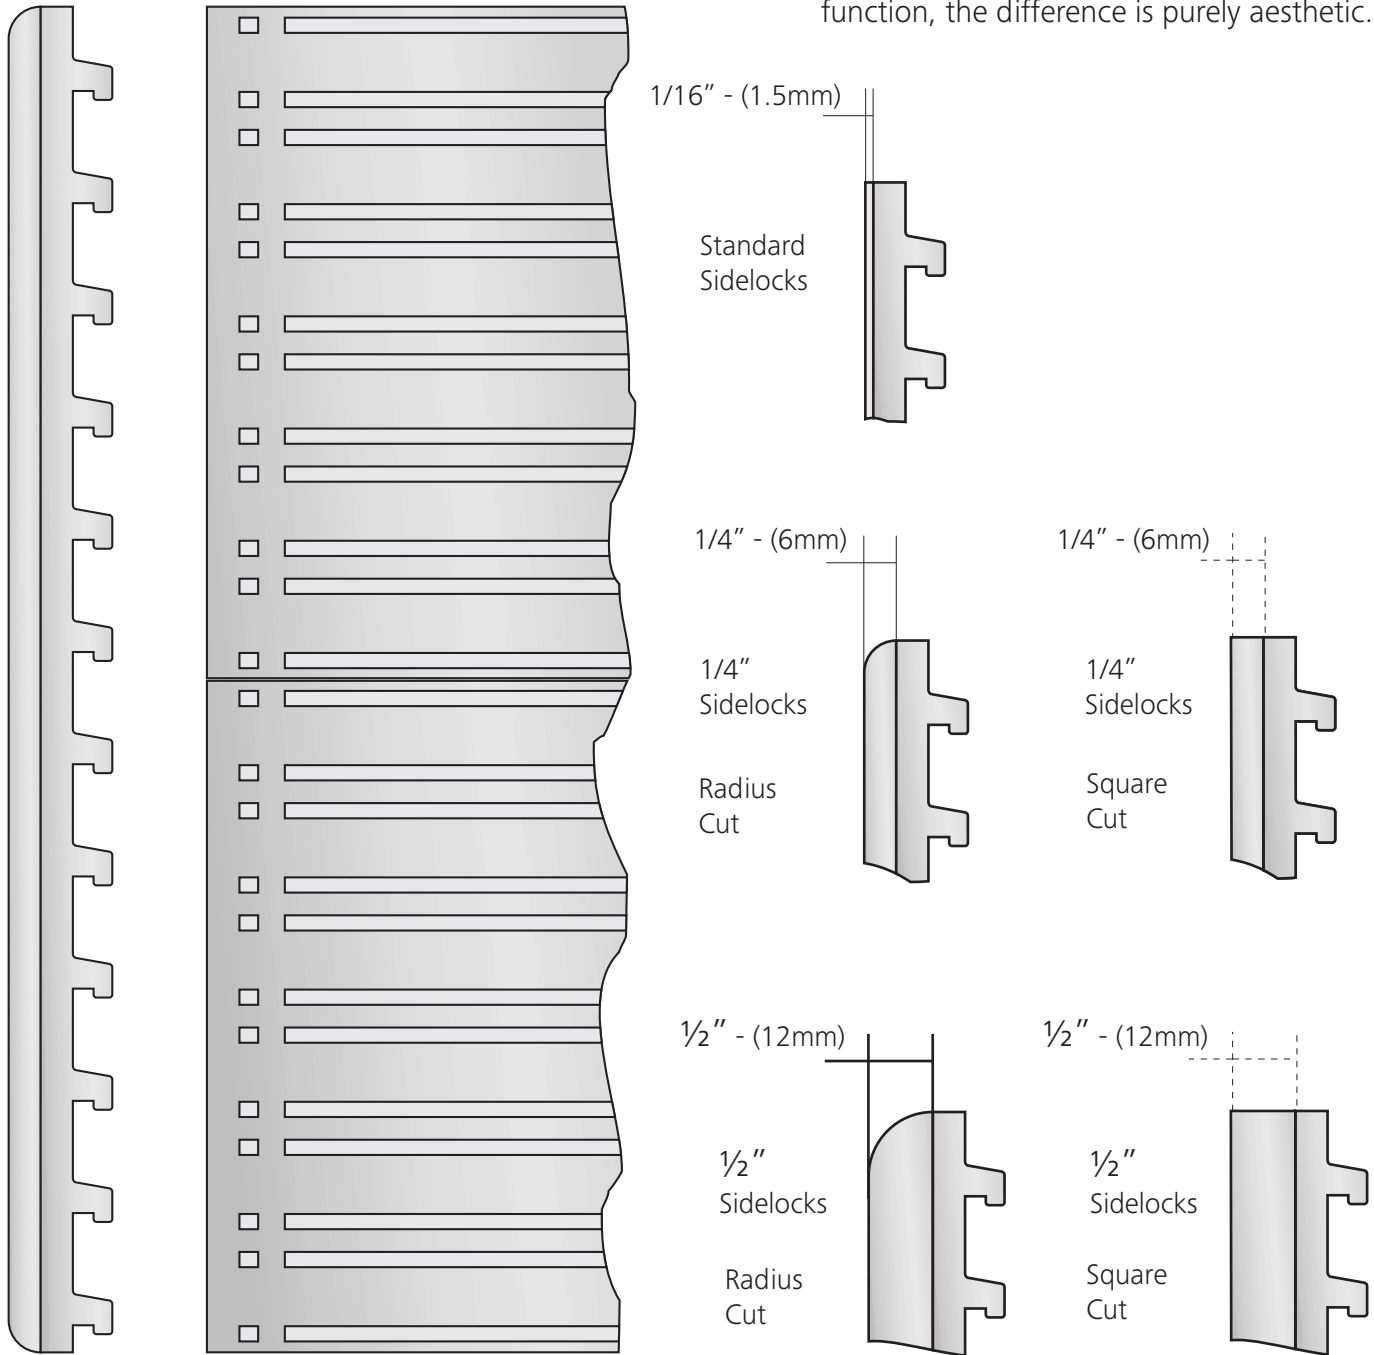

## SIDELOCK OPTIONS

- There are 3 Options:
- Standard - 1/16" Side Profile
  - 1/4" Side Profile - Square or Radius Cut
  - 1/2" Side Profile - Square or Radius Cut

All Sidelock profile options perform the same function, the difference is purely aesthetic.

As shown above:  
12 Track Board with 12 track sidelocks 1/4" - (6mm) Radius.

SIDELOCKS ARE ADDITIONAL TO MODULAR WIDTH MEASUREMENTS